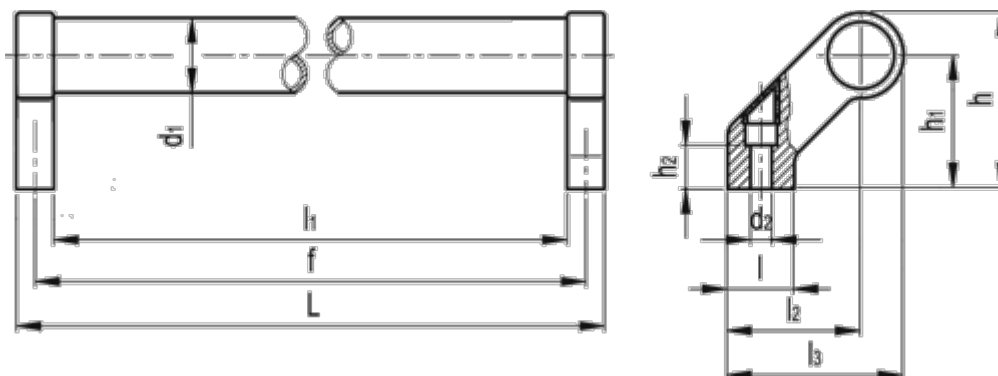

Data Sheet

Article number: 20139500B

Description: E+G Handle GN 333-28-500-B-EL

Measures

$d_1 = 28$

$l_2 = 50$

$d_2 = 6.5$

$l_3 = 66$

$f \pm 0.5 = 500$

Weight (g) = 535

$h = 66$

$h_1 = 50$

$h_2 = 17$

$L = 514$

$l_1 = 486$